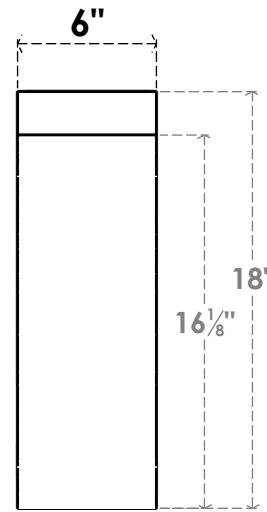

ITEM NUMBER: BRCPC060X10000X18000THR

6"W X 10"D X 18"H THORTON ARCHITECTURAL GRADE PVC CLOSED KNEE BRACE

SIDE PROFILE

FRONT PROFILE

ISOMETRIC

EKENA MILLWORK
2300 WEST MAIN ST.
CLARKSVILLE, TX 75426
TOLL FREE: 866-607-0453
WWW.EKENAMILLWORK.COM