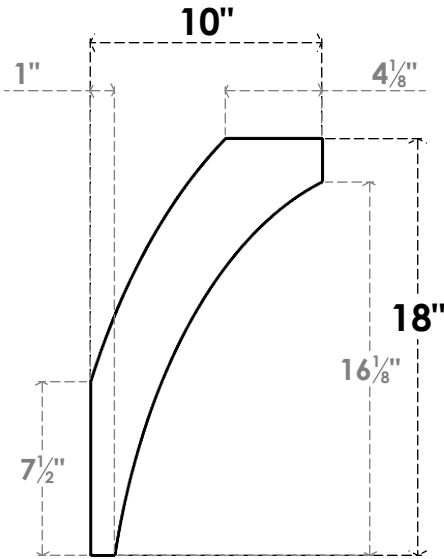

ITEM NUMBER: BRCPC060X10000X18000THR

6"W X 10"D X 18"H THORTON ARCHITECTURAL GRADE PVC CLOSED KNEE BRACE

SIDE PROFILE

FRONT PROFILE

ISOMETRIC

EKENA MILLWORK
2300 WEST MAIN ST.
CLARKSVILLE, TX 75426
TOLL FREE: 866-607-0453
WWW.EKENAMILLWORK.COM